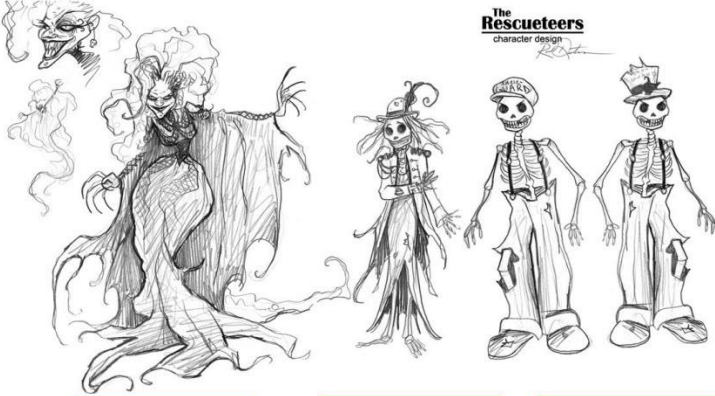

Nanny Reilly Books

The Rescueteers

Print Draw Color

Cast of Characters

Nanny Reilly

Meet the Cast...

The Rescuers
character design

Nanny Reilly Ned Franey Henry Daly

King Brian

Princess Tara

The Rescuers
character design

The Banshee Skeletee Skeleguards

Nanny Reilly

Ned Franey

Henry Daly

King Brian

Princess Tara

Bull Cullen

Banshee of Raven's Point

Skeleguard

Skeleguard

Skeletee

Fran O'Toole

Mike Donovan